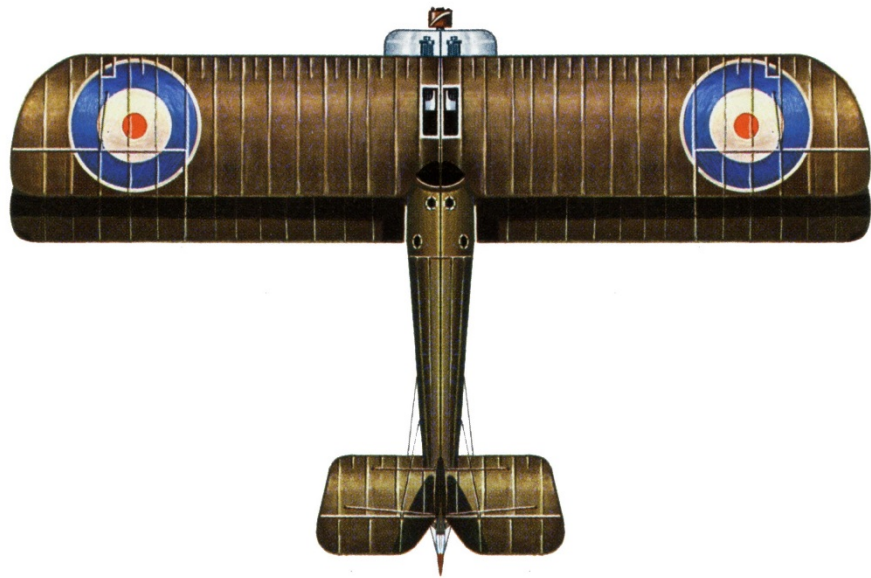

German L30 Zeppelin

- Length: 198 m (649 ft 4 in)
- Diameter (max.): 23.9 m (78 ft 4 in)
- Gas volume: 55,000 m³ (1,949,600 sq ft)
- Number of gas cells: 19
- Number of gondolas: 4
- Number of propellers: 6 x Lorenzen
- Number of crew members: 17
- Max speed: 103 km/h (28,7 m/s; 62.2 mph)
- Range: 7,400 km (4600 miles)
- Max altitude: 3,900 m (12,500 ft)
- Payload: 27,721 kg (61,600 lb)
- Empty weight: 36,186 kg (79,600 lb)
- Engines: 6 x Maybach HSLu of 240 hp each. Total: 1440 hp.
- Factory number: LZ 62
- Type: R

The Kings Fury
British Heavy Tank Mark IV

THE DUKE

THE ACE

THE SNIPER

THE STRONGMAN

THE SPY

THE COOK