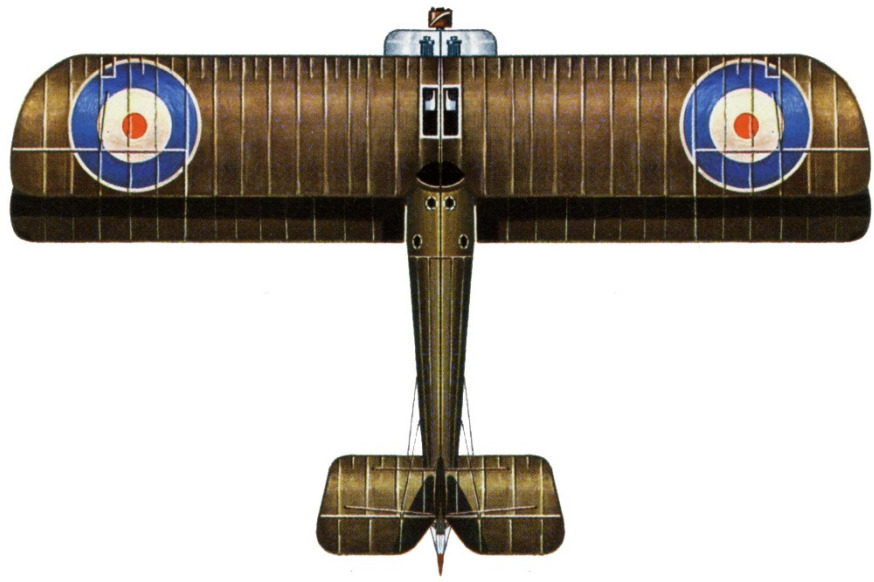

German L30 Zeppelin

- Length: 198 m (649 ft 4 in)
- Diameter (max.): 23.9 m (78 ft 4 in)
- Gas volume: 55,000 m³ (1,949,600 sq ft)
- Number of gas cells: 19
- Number of gondolas: 4
- Number of propellers: 6 x Lorenzen
- Number of crew members: 17
- Max speed: 103 km/h (28,7 m/s; 62.2 mph)
- Range: 7,400 km (4600 miles)
- Max altitude: 3,900 m (12,500 ft)
- Payload: 27,721 kg (61,600 lb)
- Empty weight: 36,186 kg (79,600 lb)
- Engines: 6 x Maybach HSLu of 240 hp each. Total: 1440 hp.
- Factory number: LZ 62
- Type: R

The Kings Fury
British Heavy Tank Mark IV

THE DUKE

THE ACE

THE SNIPER

THE STRONGMAN

THE SPY

THE COOK