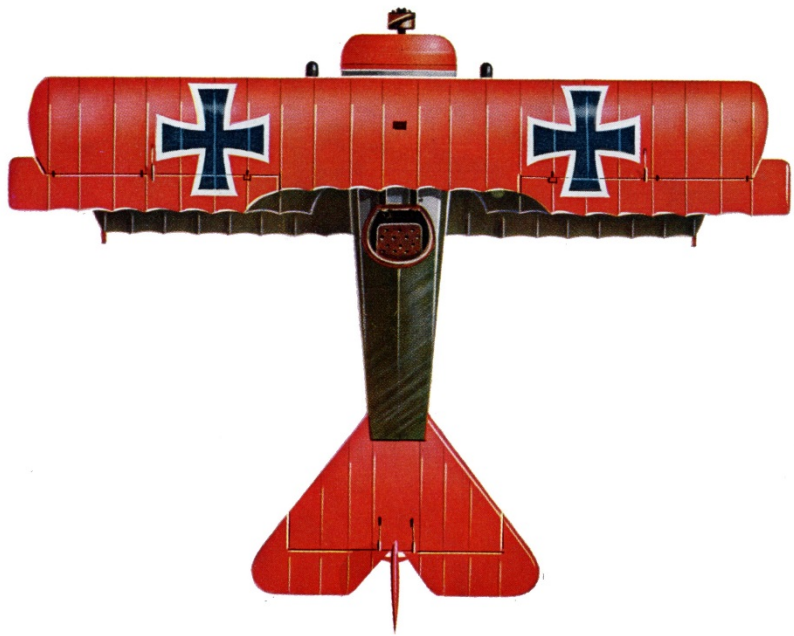

German L30 Zeppelin

- Length: 198 m (649 ft 4 in)
- Diameter (max.): 23.9 m (78 ft 4 in)
- Gas volume: 55,000 m³ (1,949,600 sq ft)
- Number of gas cells: 19
- Number of gondolas: 4
- Number of propellers: 6 x Lorenzen
- Number of crew members: 17
- Max speed: 103 km/h (28,7 m/s; 62.2 mph)
- Range: 7,400 km (4600 miles)
- Max altitude: 3,900 m (12,500 ft)
- Payload: 27,721 kg (61,600 lb)
- Empty weight: 36,186 kg (79,600 lb)
- Engines: 6 x Maybach HSLu of 240 hp each. Total: 1440 hp.
- Factory number: LZ 62
- Type: R

The Kings Fury
British Heavy Tank Mark IV

THE DUKE

THE ACE

THE SNIPER

THE STRONGMAN

THE SPY

THE COOK