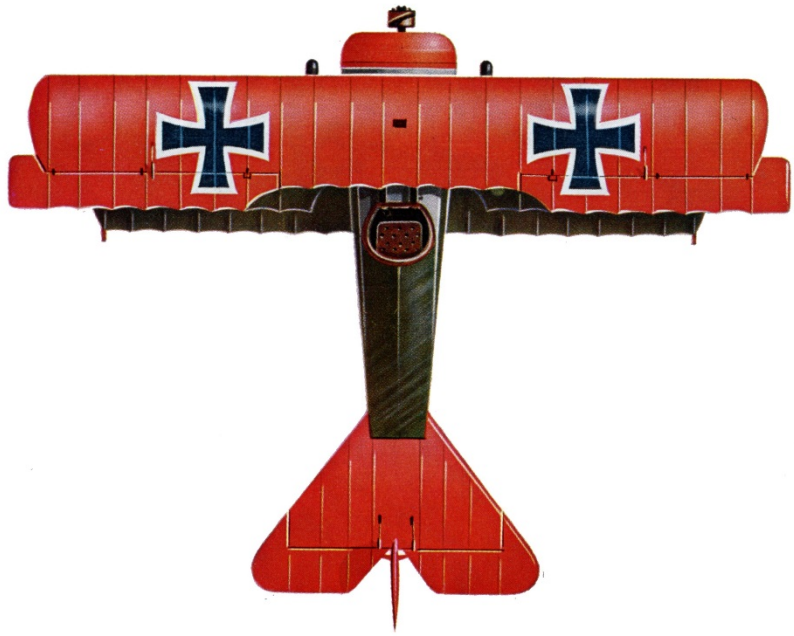

German L30 Zeppelin

- Length: 198 m (649 ft 4 in)
- Diameter (max.): 23.9 m (78 ft 4 in)
- Gas volume: 55,000 m³ (1,949,600 sq ft)
- Number of gas cells: 19
- Number of gondolas: 4
- Number of propellers: 6 x Lorenzen
- Number of crew members: 17
- Max speed: 103 km/h (28,7 m/s; 62.2 mph)
- Range: 7,400 km (4600 miles)
- Max altitude: 3,900 m (12,500 ft)
- Payload: 27,721 kg (61,600 lb)
- Empty weight: 36,186 kg (79,600 lb)
- Engines: 6 x Maybach HSLu of 240 hp each. Total: 1440 hp.
- Factory number: LZ 62
- Type: R

The Kings Fury
British Heavy Tank Mark IV

THE DUKE

THE ACE

THE SNIPER

THE STRONGMAN

THE SPY

THE COOK