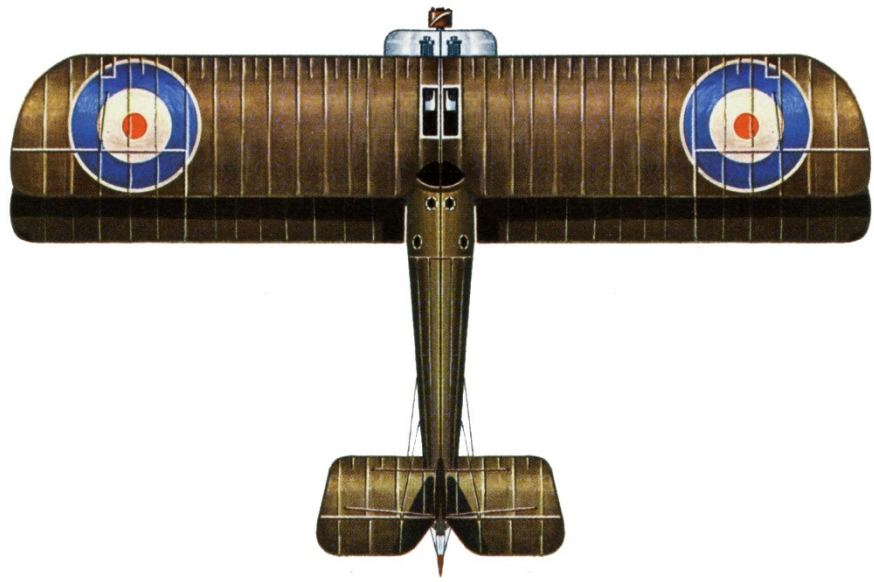

German L30 Zeppelin

- Length: 198 m (649 ft 4 in)
- Diameter (max.): 23.9 m (78 ft 4 in)
- Gas volume: 55,000 m³ (1,949,600 sq ft)
- Number of gas cells: 19
- Number of gondolas: 4
- Number of propellers: 6 x Lorenzen
- Number of crew members: 17
- Max speed: 103 km/h (28,7 m/s; 62.2 mph)
- Range: 7,400 km (4600 miles)
- Max altitude: 3,900 m (12,500 ft)
- Payload: 27,721 kg (61,600 lb)
- Empty weight: 36,186 kg (79,600 lb)
- Engines: 6 x Maybach HSLu of 240 hp each. Total: 1440 hp.
- Factory number: LZ 62
- Type: R

The Kings Fury
British Heavy Tank Mark IV

THE DUKE

THE ACE

THE SNIPER

THE STRONGMAN

THE SPY

THE COOK