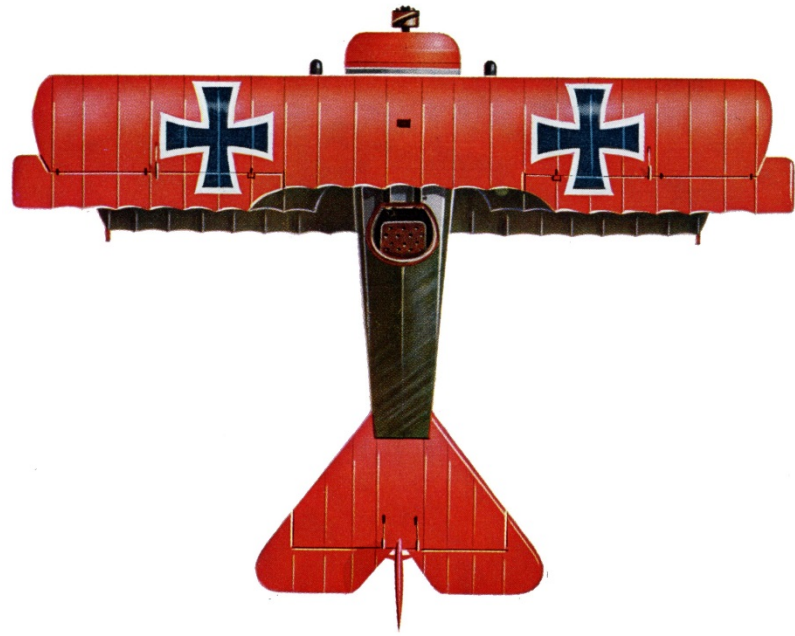

German L30 Zeppelin

- Length: 198 m (649 ft 4 in)
- Diameter (max.): 23.9 m (78 ft 4 in)
- Gas volume: 55,000 m³ (1,949,600 sq ft)
- Number of gas cells: 19
- Number of gondolas: 4
- Number of propellers: 6 x Lorenzen
- Number of crew members: 17
- Max speed: 103 km/h (28,7 m/s; 62.2 mph)
- Range: 7,400 km (4600 miles)
- Max altitude: 3,900 m (12,500 ft)
- Payload: 27,721 kg (61,600 lb)
- Empty weight: 36,186 kg (79,600 lb)
- Engines: 6 x Maybach HSLu of 240 hp each. Total: 1440 hp.
- Factory number: LZ 62
- Type: R

The Kings Fury
British Heavy Tank Mark IV

THE DUKE

THE ACE

THE SNIPER

THE STRONGMAN

THE SPY

THE COOK