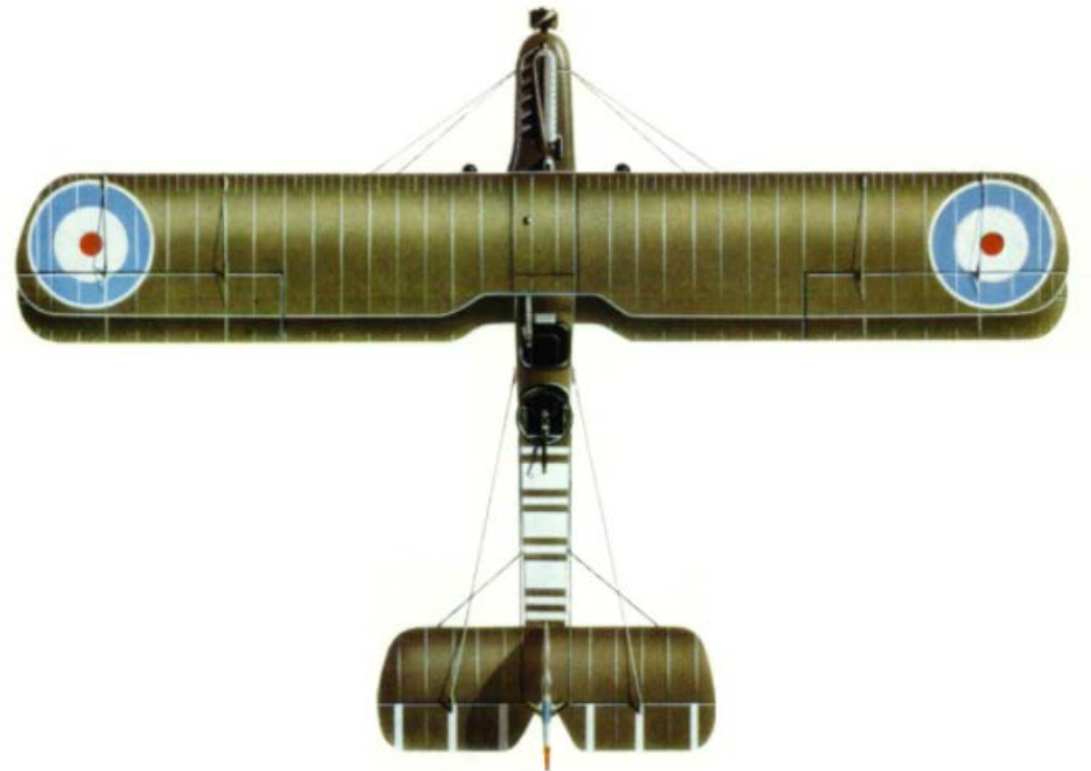

German L30 Zeppelin

- Length: 198 m (649 ft 4 in)
- Diameter (max.): 23.9 m (78 ft 4 in)
- Gas volume: 55,000 m³ (1,949,600 sq ft)
- Number of gas cells: 19
- Number of gondolas: 4
- Number of propellers: 6 x Lorenzen
- Number of crew members: 17
- Max speed: 103 km/h (28,7 m/s; 62.2 mph)
- Range: 7,400 km (4600 miles)
- Max altitude: 3,900 m (12,500 ft)
- Payload: 27,721 kg (61,600 lb)
- Empty weight: 36,186 kg (79,600 lb)
- Engines: 6 x Maybach HSLu of 240 hp each. Total: 1440 hp.
- Factory number: LZ 62
- Type: R

The Kings Fury
British Heavy Tank Mark IV

THE DUKE

THE ACE

THE SNIPER

THE STRONGMAN

THE SPY

THE COOK