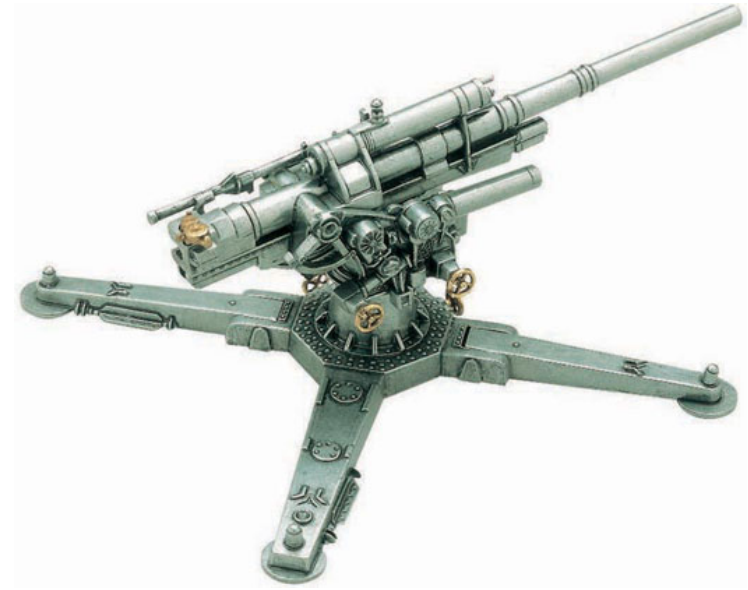

German L30 Zeppelin

- Length: 198 m (649 ft 4 in)
- Diameter (max.): 23.9 m (78 ft 4 in)
- Gas volume: 55,000 m³ (1,949,600 sq ft)
- Number of gas cells: 19
- Number of gondolas: 4
- Number of propellers: 6 x Lorenzen
- Number of crew members: 17
- Max speed: 103 km/h (28,7 m/s; 62.2 mph)
- Range: 7,400 km (4600 miles)
- Max altitude: 3,900 m (12,500 ft)
- Payload: 27,721 kg (61,600 lb)
- Empty weight: 36,186 kg (79,600 lb)
- Engines: 6 x Maybach HSLu of 240 hp each. Total: 1440 hp.
- Factory number: LZ 62
- Type: R

The Kings Fury
British Heavy Tank Mark IV

THE DUKE

THE ACE

THE SNIPER

THE STRONGMAN

THE SPY

THE COOK