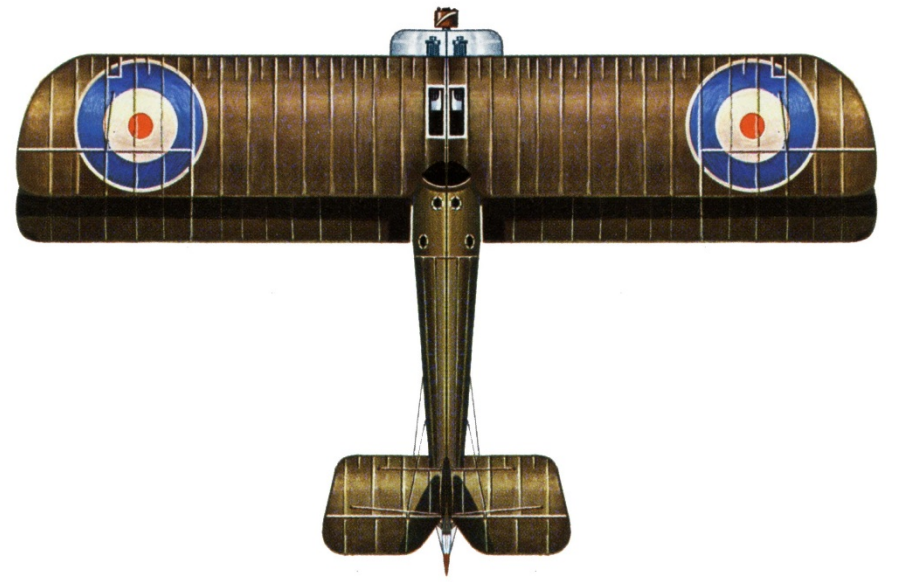

German L30 Zeppelin

- Length: 198 m (649 ft 4 in)
- Diameter (max.): 23.9 m (78 ft 4 in)
- Gas volume: 55,000 m³ (1,949,600 sq ft)
- Number of gas cells: 19
- Number of gondolas: 4
- Number of propellers: 6 x Lorenzen
- Number of crew members: 17
- Max speed: 103 km/h (28,7 m/s; 62.2 mph)
- Range: 7,400 km (4600 miles)
- Max altitude: 3,900 m (12,500 ft)
- Payload: 27,721 kg (61,600 lb)
- Empty weight: 36,186 kg (79,600 lb)
- Engines: 6 x Maybach HSLu of 240 hp each. Total: 1440 hp.
- Factory number: LZ 62
- Type: R

The Kings Fury
British Heavy Tank Mark IV

THE DUKE

THE ACE

THE SNIPER

THE STRONGMAN

THE SPY

THE COOK